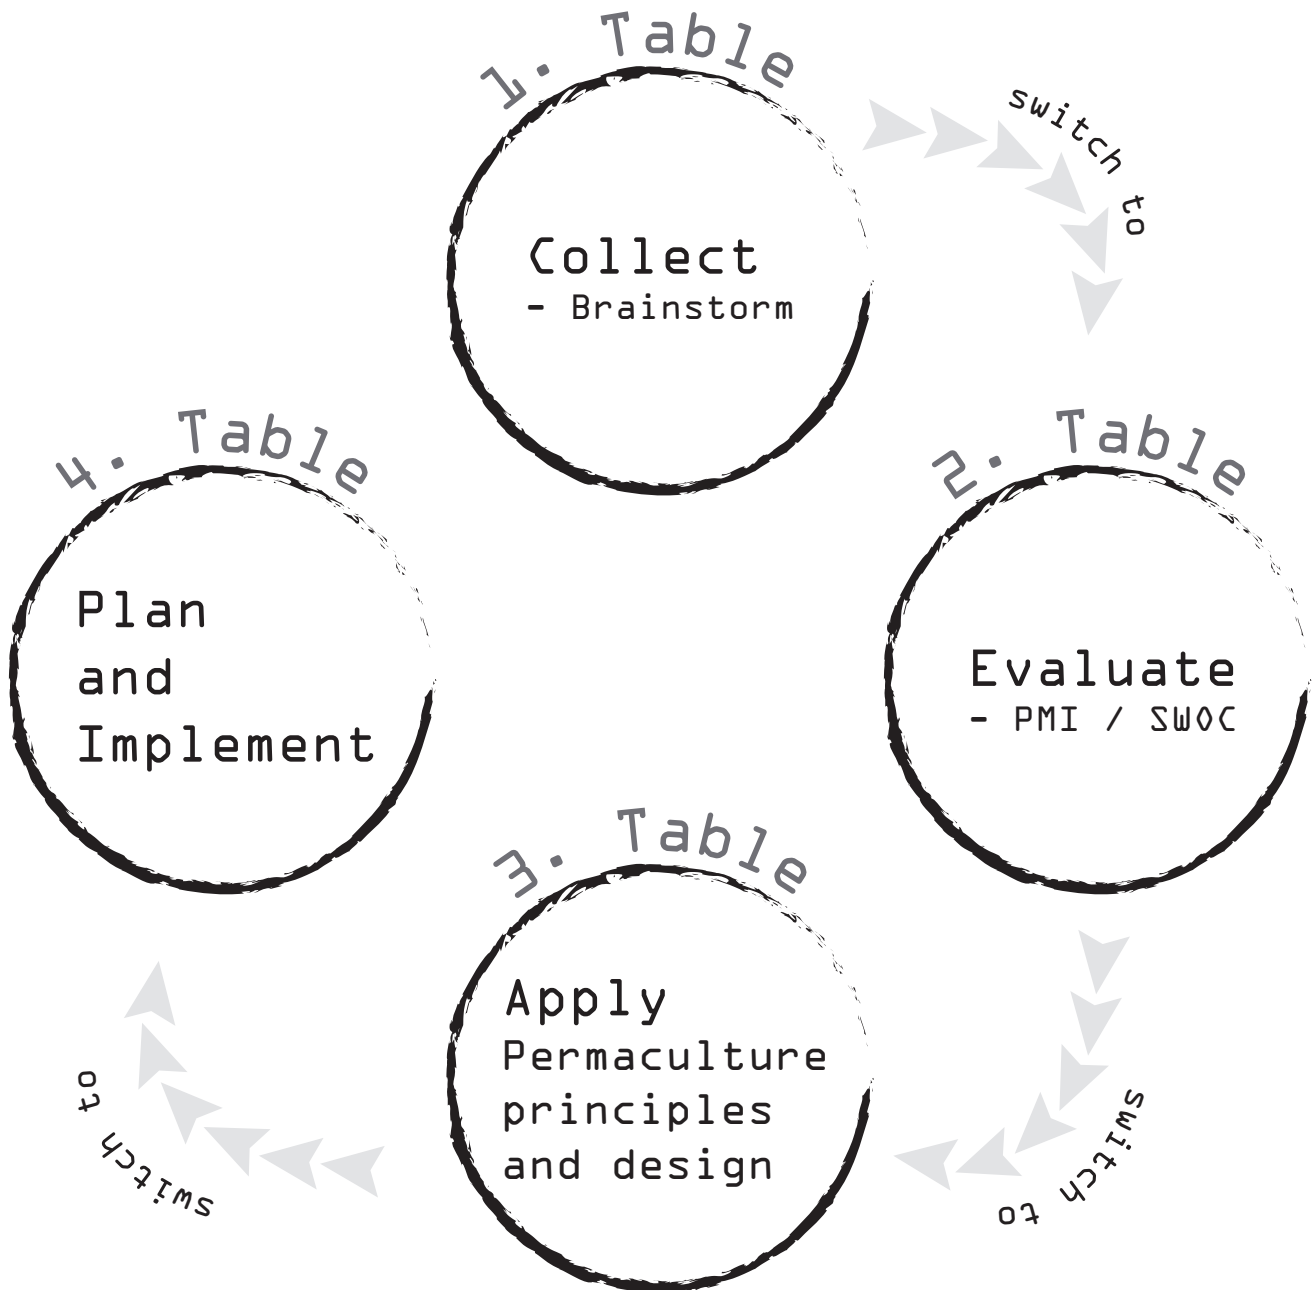

# PermaCafé

data stays with the table

Beyond  Buckthorns

Client general public	Release Date 09.08.2020
Designer Dominik Jais	Version 1.0